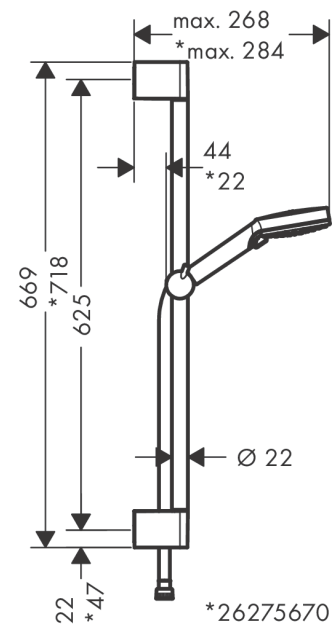

### Shower set Vario with shower bar Crometta 65 cm

Surfaces: **Chrome** Article Number: **26275000**

##### product features

- consists of: hand shower, shower bar, shower hose, slider
- shower head size: 100 mm
- spray type: Rain, IntenseRain
- spray type adjustment by turning spray disc
- hand shower holder inclination angle can be adjusted by 45°
- maximum flow rate at 3 bar: 15,2 l/min
- minimum flow pressure: 1 bar
- wall supports of plastic
- stand pipe length: 669 mm
- shower bar diameter: 22 mm
- profile stand pipe: round
- drilling distance 625 mm

#### Scale drawing

**Vernis Blend**  
**Shower set Vario with shower bar Crometta 65 cm**  
 Surfaces: **Chrome**    Article Number: **26275000**