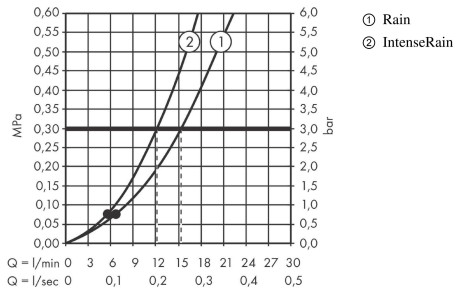

Vernis Blend
Shower set Vario with shower bar Crometta 65 cm
Surfaces: **Chrome**   Article Number: **26275000**

Flowchart

The consumption was measured in combination with the appropriate fittings (thermostat/mixer/ in-wall valve) to reflect actual application in practice.